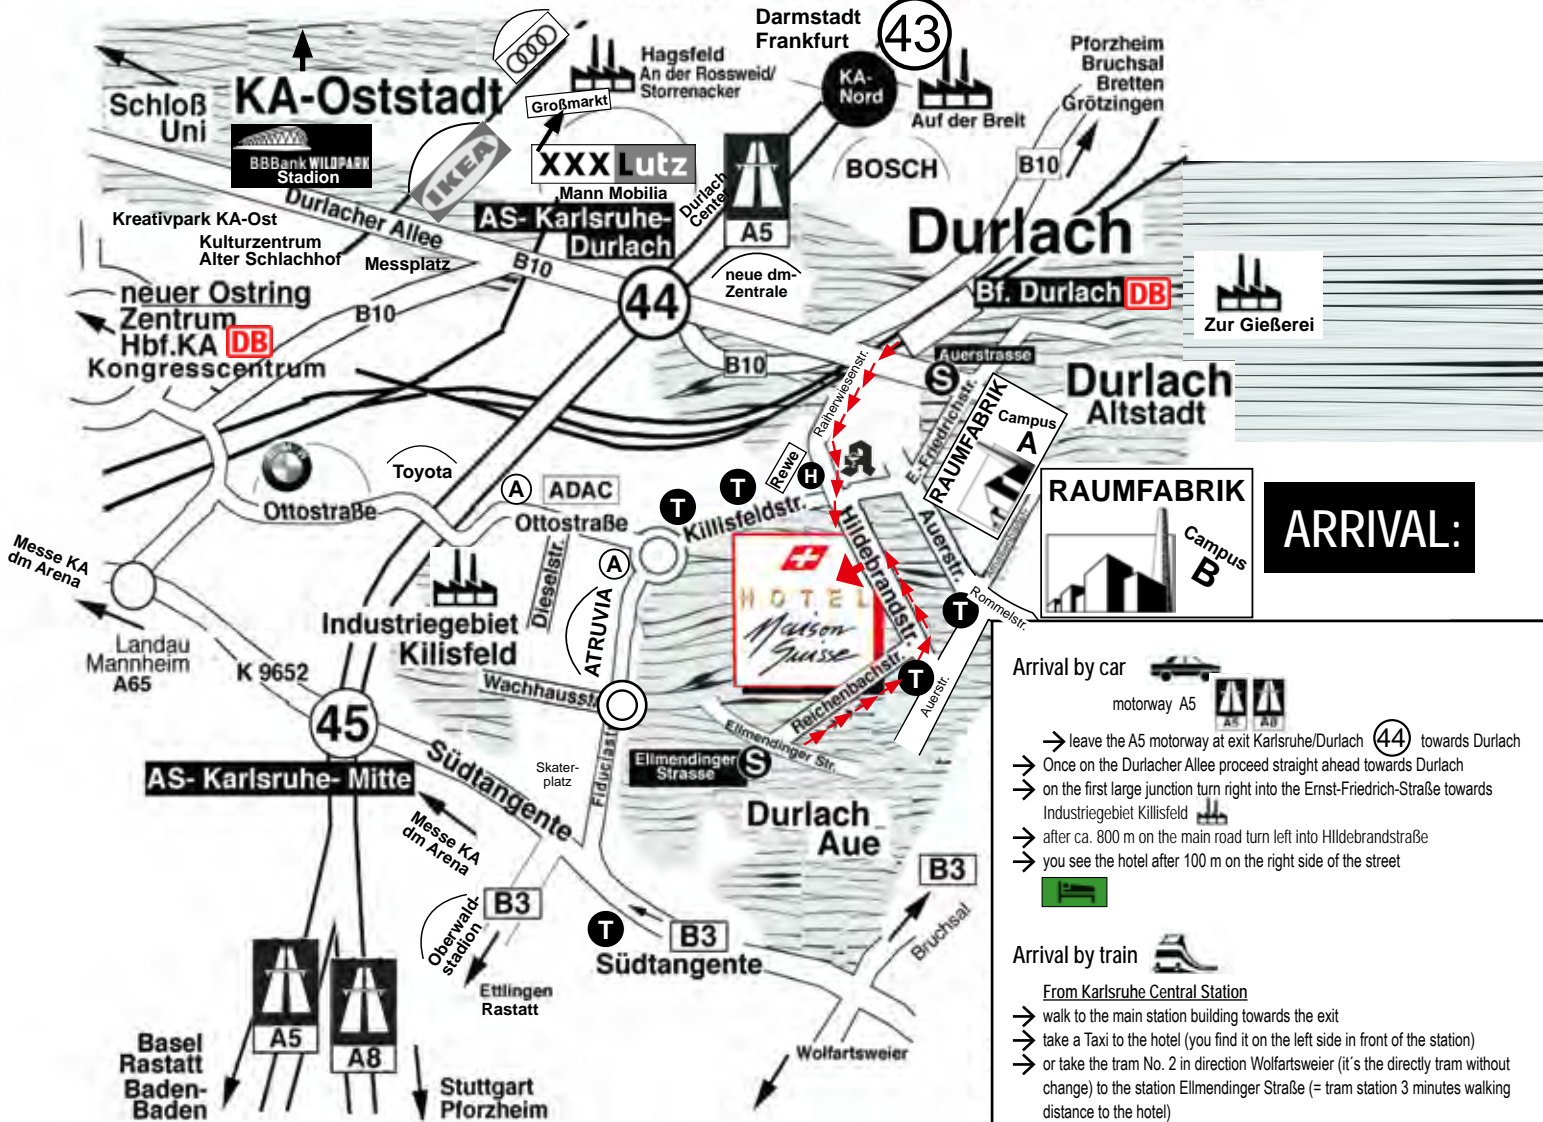

HOTEL Maison Suisse KARLSRUHE

FEINSTE HOTELLERIE MIT PFIFF

Visit us at

www.maison-suisse.de
eMail: info@maison-suisse.de

HOW YOU CAN FIND US: 76227 KARLSRUHE - DURLACH . HILDEBRANDSTR. 24

ARRIVAL:

Arrival by car

motorway A5

- leave the A5 motorway at exit Karlsruhe/Durlach (44) towards Durlach
- Once on the Durlacher Allee proceed straight ahead towards Durlach
- on the first large junction turn right into the Ernst-Friedrich-Straße towards Industriegebiet Killisfeld
- after ca. 800 m on the main road turn left into Hildebrandstraße
- you see the hotel after 100 m on the right side of the street

Arrival by train

From Karlsruhe Central Station

- walk to the main station building towards the exit
- take a Taxi to the hotel (you find it on the left side in front of the station)
- or take the tram No. 2 in direction Wolfartsweier (it's the directly tram without change) to the station Ellmendinger Straße (= tram station 3 minutes walking distance to the hotel)
- Get off at stop Ellmendinger Straße and walk back ca. 200 m than turn left into Hildebrandstraße
- you see the hotel after perhaps 100 m on the left side of the street

From Karlsruhe-Durlach Station

- in front of the station you take a taxi to the hotel
- or take the bus (bus station ca. 150 m walking distance to the hotel)
- or take the tram No. 2 from station Auer Straße/Dr. Willmar Schwabe in direction Wolfartsweier to the station Ellmendinger Straße (= tram station 3 minutes walking distance to the hotel)
- Get off at stop Ellmendinger Straße and walk back ca. 200 m than turn left into Hildebrandstraße
- you see the hotel after perhaps 100 m on the left side of the street